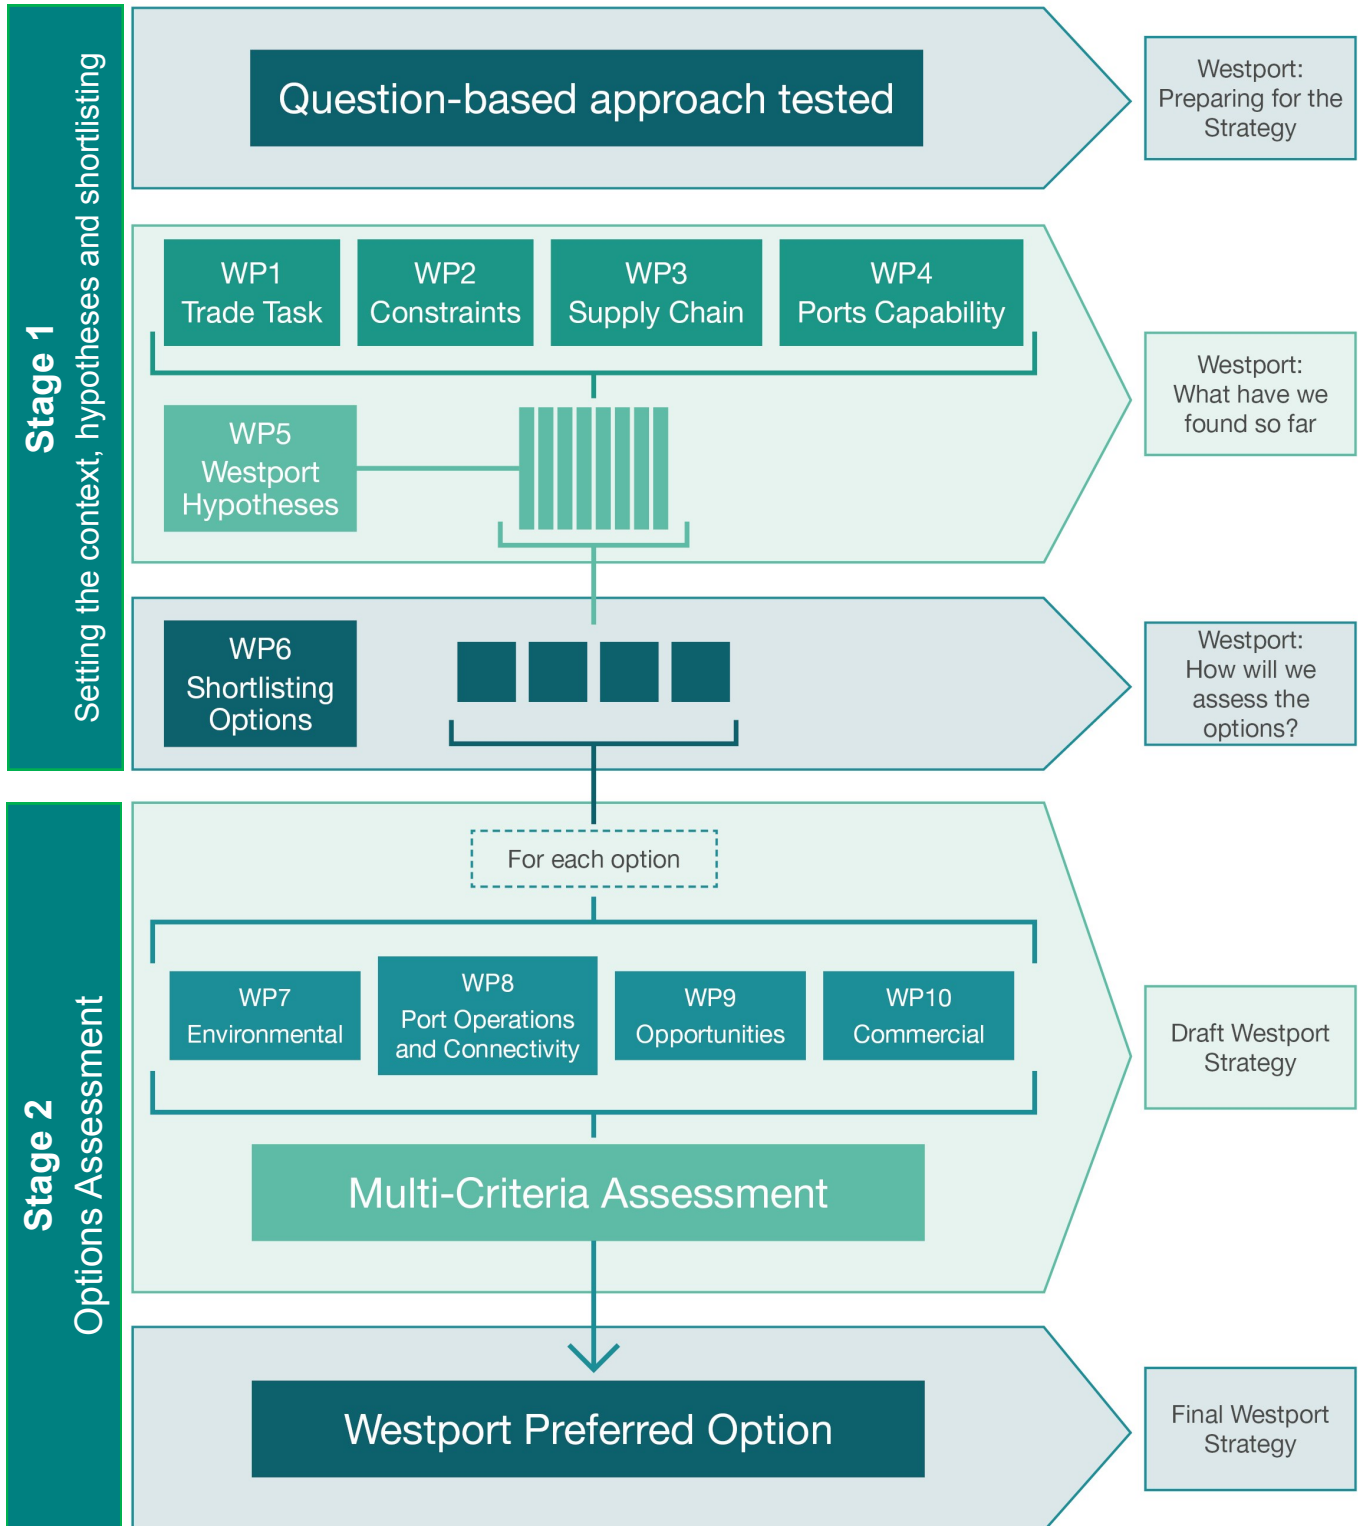

Project Methodology

WP - work package